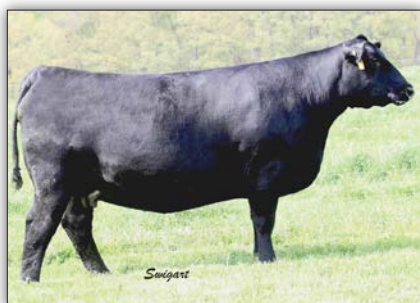

VOSS LADY PRIDEVA FAMILY

- A high growth heifer produced in the embryo program by the $225,000 SAV Anthem 0042.
- The donor dam was selected as the $100,000 top-selling female of the 2022 Riley Brothers Sale, and she is a maternal sister to the $300,000 valued RB Lady Denver 167-453 whose high-selling progeny include the $265,000 Ingram Heisman 0566.

RB Lady Denver 167 453 - Maternal sister to the dam of Lot 160.